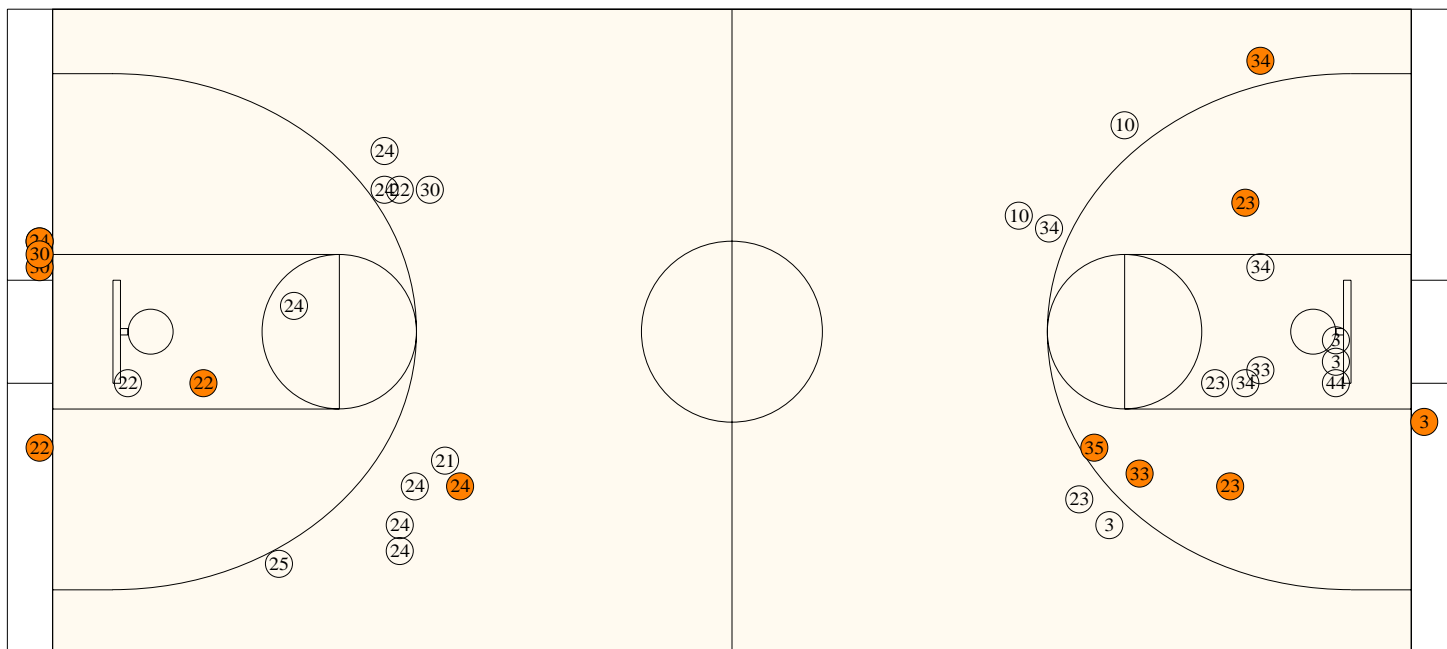

SECOND HALF

Christian Academy-Louisville

Shooting	Pts	Pts
2FG 6/8 (75.0%)	12	Pts/Shot 0.91
3FG 1/10 (10.0%)	3	2nd Eff Pts 8
TFG 7/18 (38.9%)		Pts off TO's 4
FT 5/8 (62.5%)	5	3Pt Eff -40.0
Scoring Distribution: 2FG 60.0% 3FG 15.0% FT 25.0%		

Montgomery County

Shooting	Pts	Pts
2FG 5/12 (41.7%)	10	Pts/Shot 0.85
3FG 1/6 (16.7%)	3	2nd Eff Pts 0
TFG 6/18 (33.3%)		Pts off TO's 4
FT 4/5 (80.0%)	4	3Pt Eff -11.1
Scoring Distribution: 2FG 58.8% 3FG 17.6% FT 23.5%