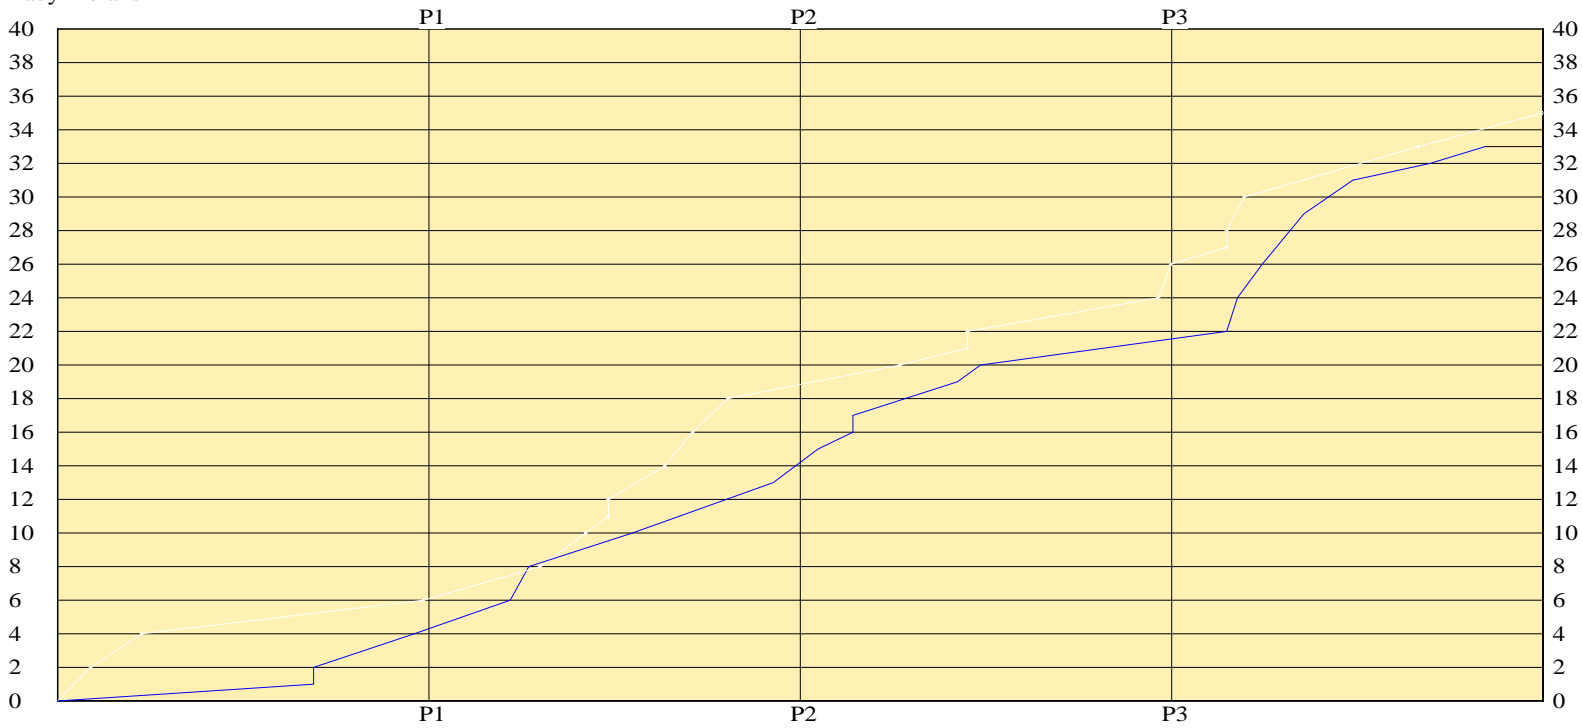

Largest Lead CAL 10 MONT 18 (8 pts) Lead Changes 4 Number of Ties 4