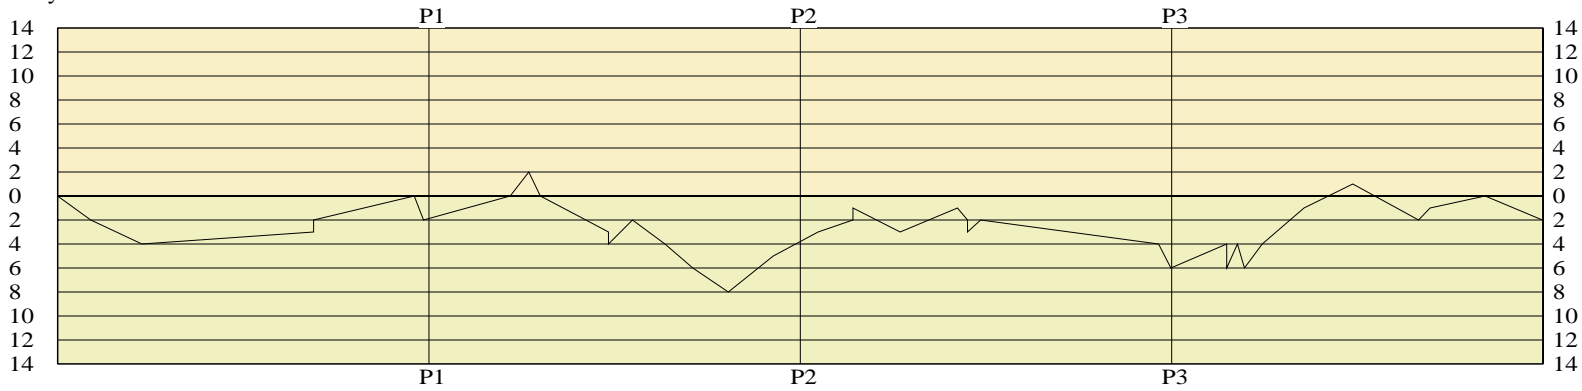

Lady Centurions

Lady Indians

Lady Centurions

Lady Indians