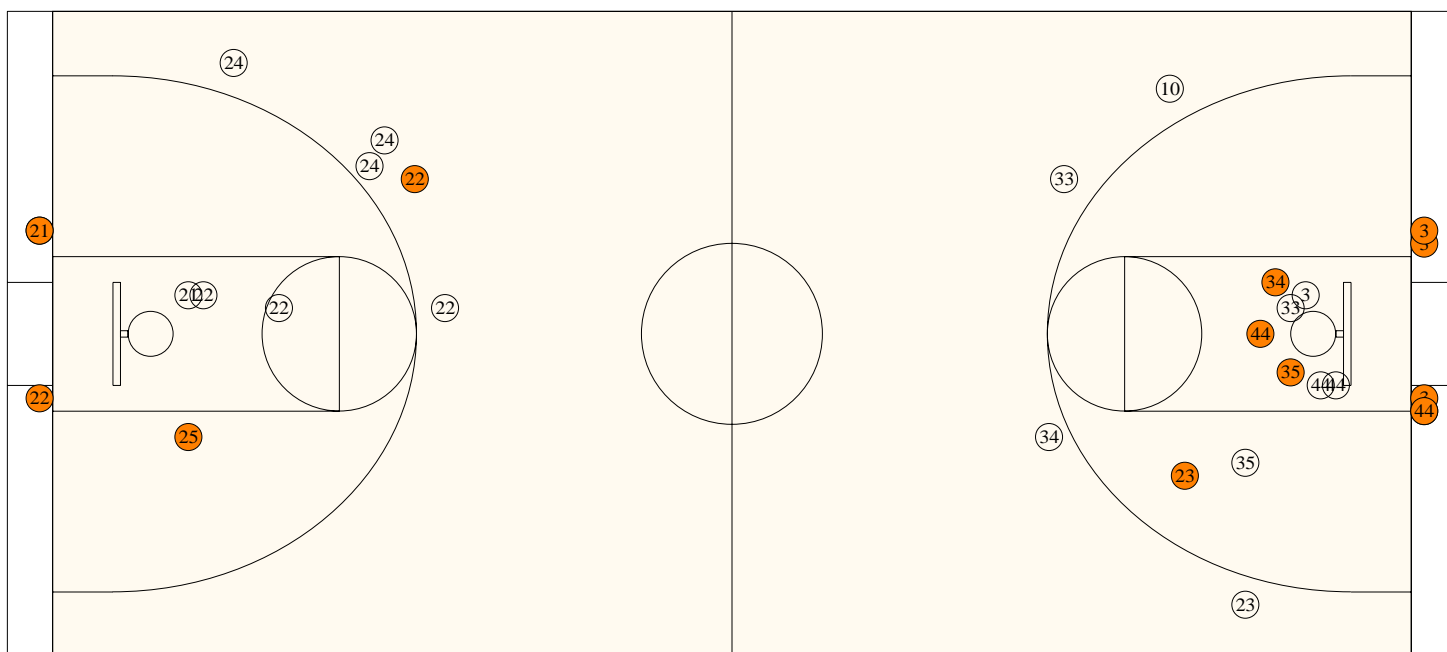

FIRST HALF

Christian Academy-Louisville

Shooting	Pts	Pts
2FG 4/7 (57.1%)	8	Pts/Shot 1.00
3FG 1/5 (20.0%)	3	2nd Eff Pts 0
TFG 5/12 (41.7%)		Pts off TO's 5
FT 2/2 (100%)	2	3Pt Eff -18.1
Scoring Distribution: 2FG 61.5% 3FG 23.1% FT 15.4%		

Montgomery County

Shooting	Pts	Pts
2FG 8/14 (57.1%)	16	Pts/Shot 0.95
3FG 0/4 (0.00%)	0	2nd Eff Pts 0
TFG 8/18 (44.4%)		Pts off TO's 10
FT 2/2 (100%)	2	3Pt Eff -38.1
Scoring Distribution: 2FG 88.9% 3FG 0.0% FT 11.1%